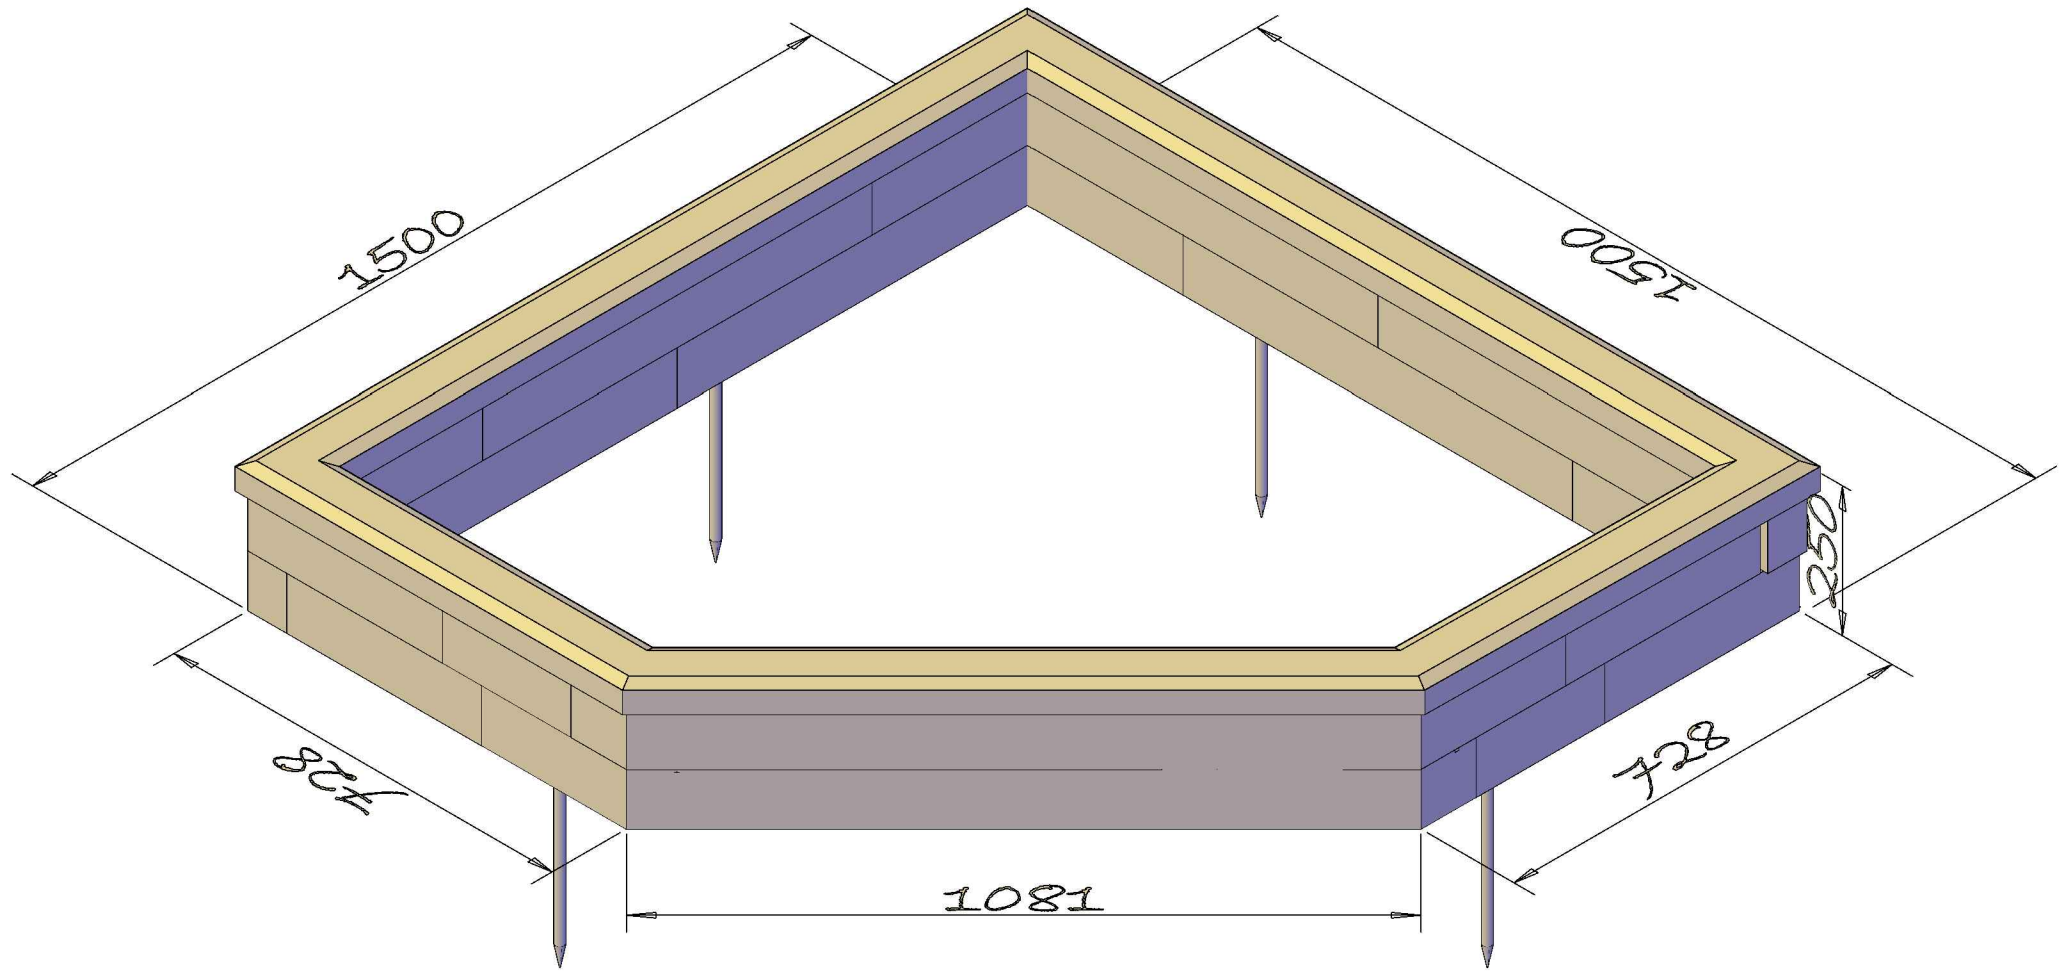

WOOD BlocX

...OX WITH 45 DEGREE ANGLE 1500X1500X250MM BESPOKE WOODBLOCK

WOOD BlocX

LAYER 1

WOOD BlocX

LAYER 2

WOOD BlocX