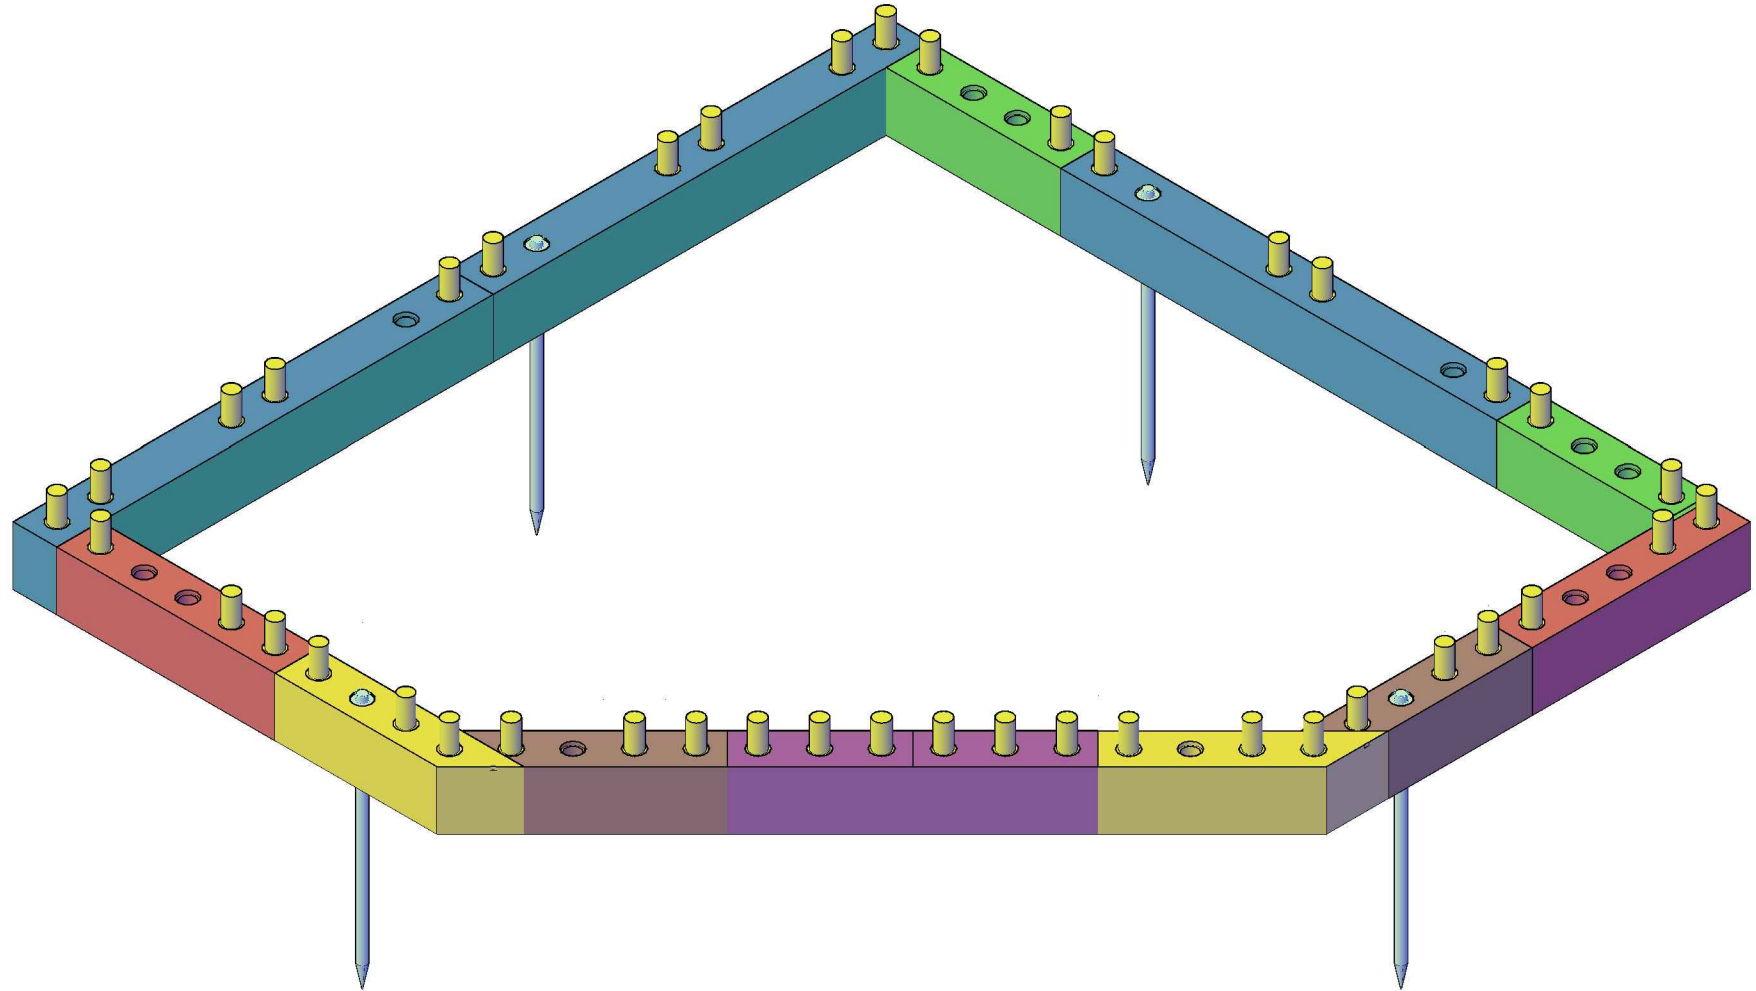

WOOD BlocX

...OX WITH 45 DEGREE ANGLE 1500X1500X250MM BESPOKE WOODBLOCK

WOOD BlocX

LAYER 1

WOOD BlocX

LAYER 2

WOOD BlocX