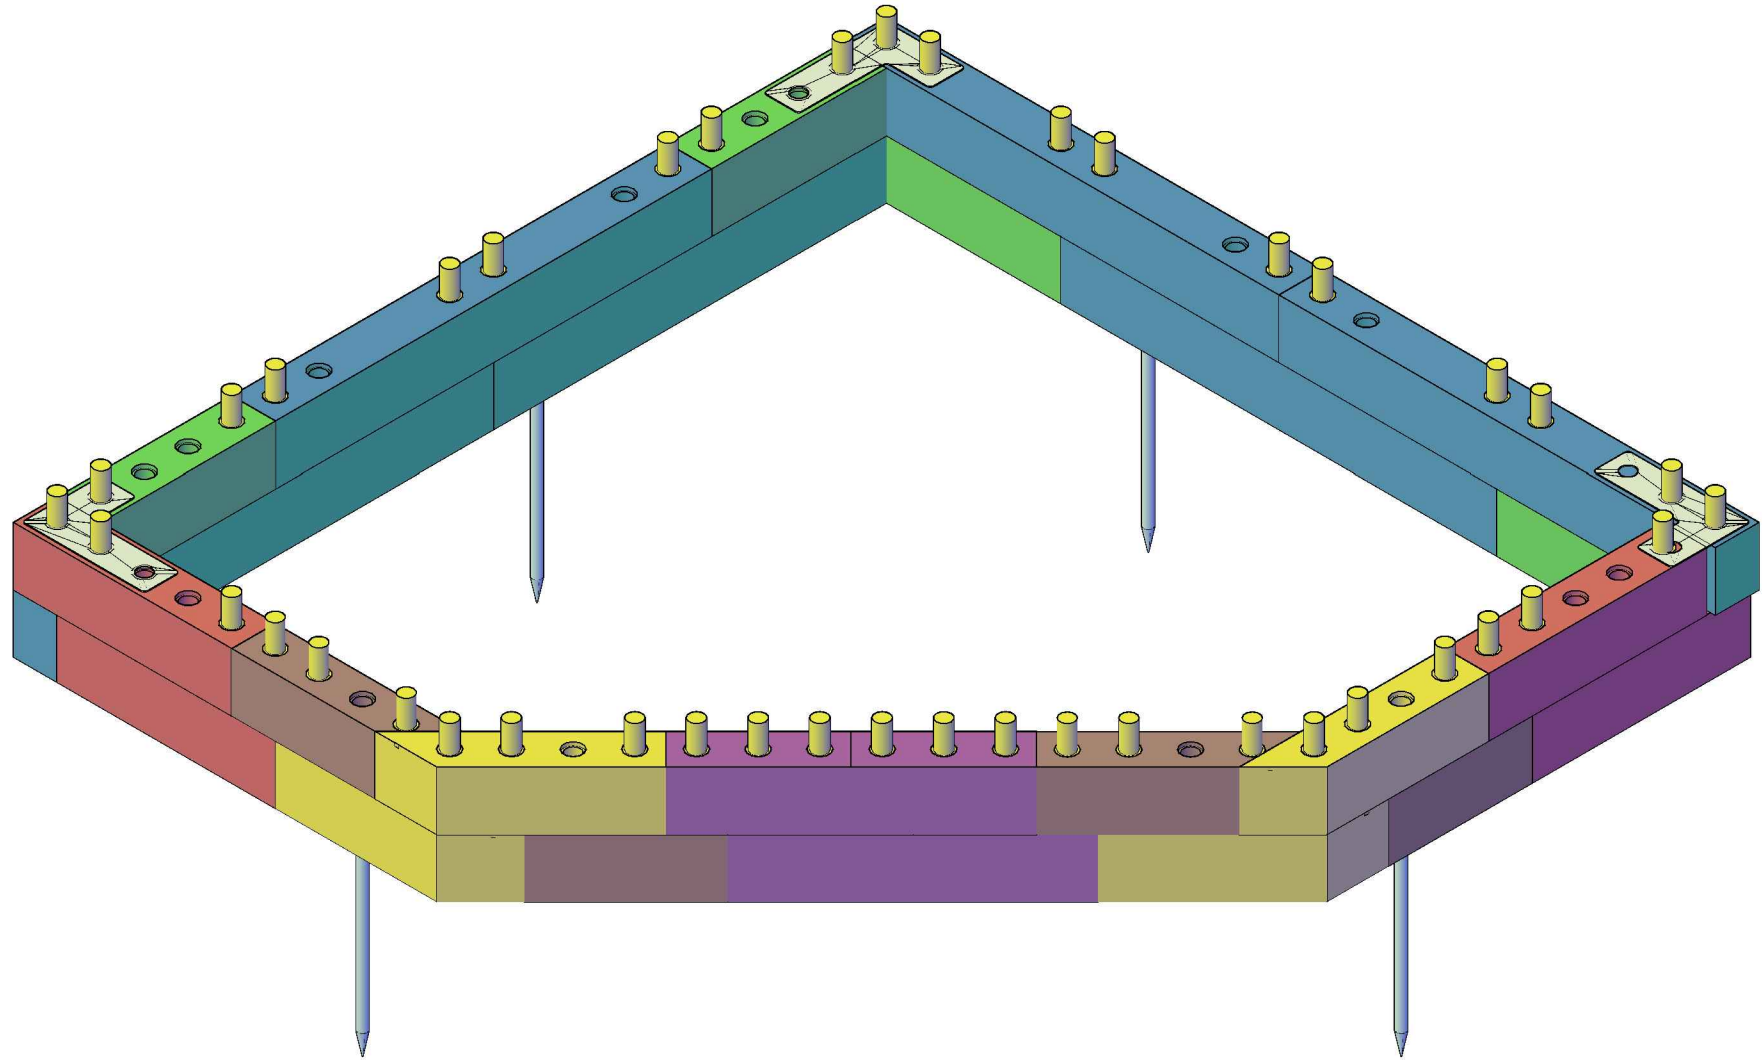

WOOD BlocX

...OX WITH 45 DEGREE ANGLE 1500X1500X250MM BESPOKE WOODBLOCK

WOOD BlocX

LAYER 1

WOOD BlocX

LAYER 2

WOOD BlocX