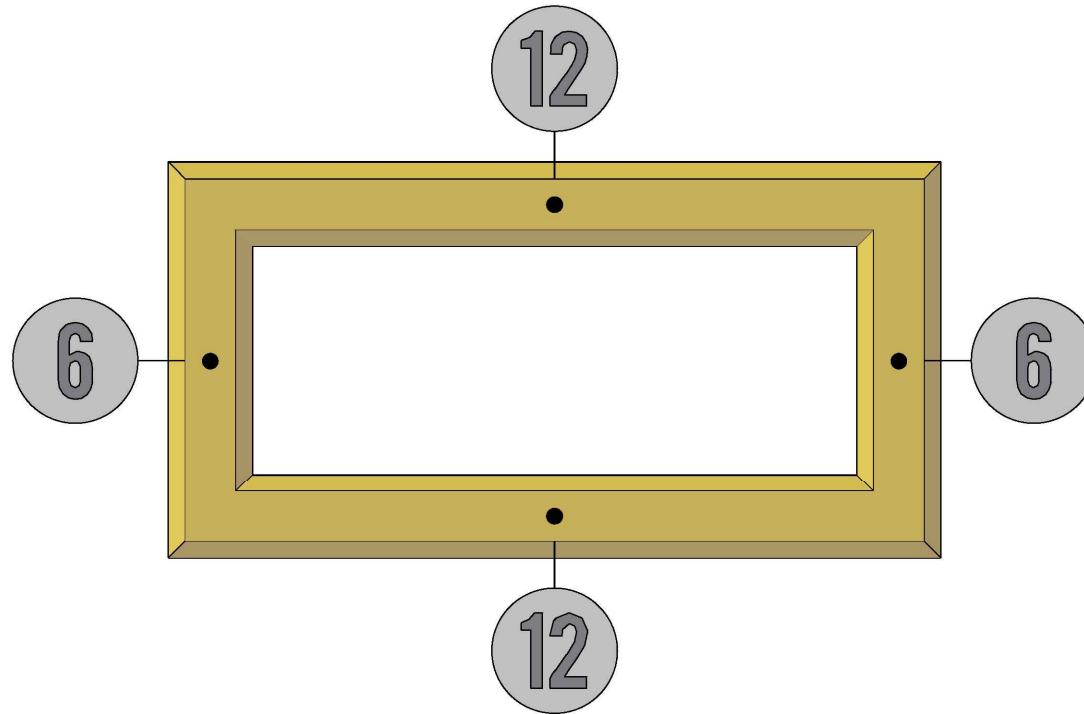

WOOD BlocX

CUSTOMER NAME
900x450x450

DRAWING TITLE
COVER3D

DESIGN VERSION
1.0

WOOD BlocX

CUSTOMER NAME
900x450x450

DRAWING TITLE
Layer1

DESIGN VERSION
1.0

WOOD BlocX

CUSTOMER NAME
900x450x450

DRAWING TITLE
Layer 3

DESIGN VERSION
1.0

WOOD BlocX

CUSTOMER NAME
900x450x450

DRAWING TITLE
Layer 4

DESIGN VERSION
1.0

CUSTOMER NAME

900x450x450

DRAWING TITLE

CappingPlan

DESIGN VERSION

1.0