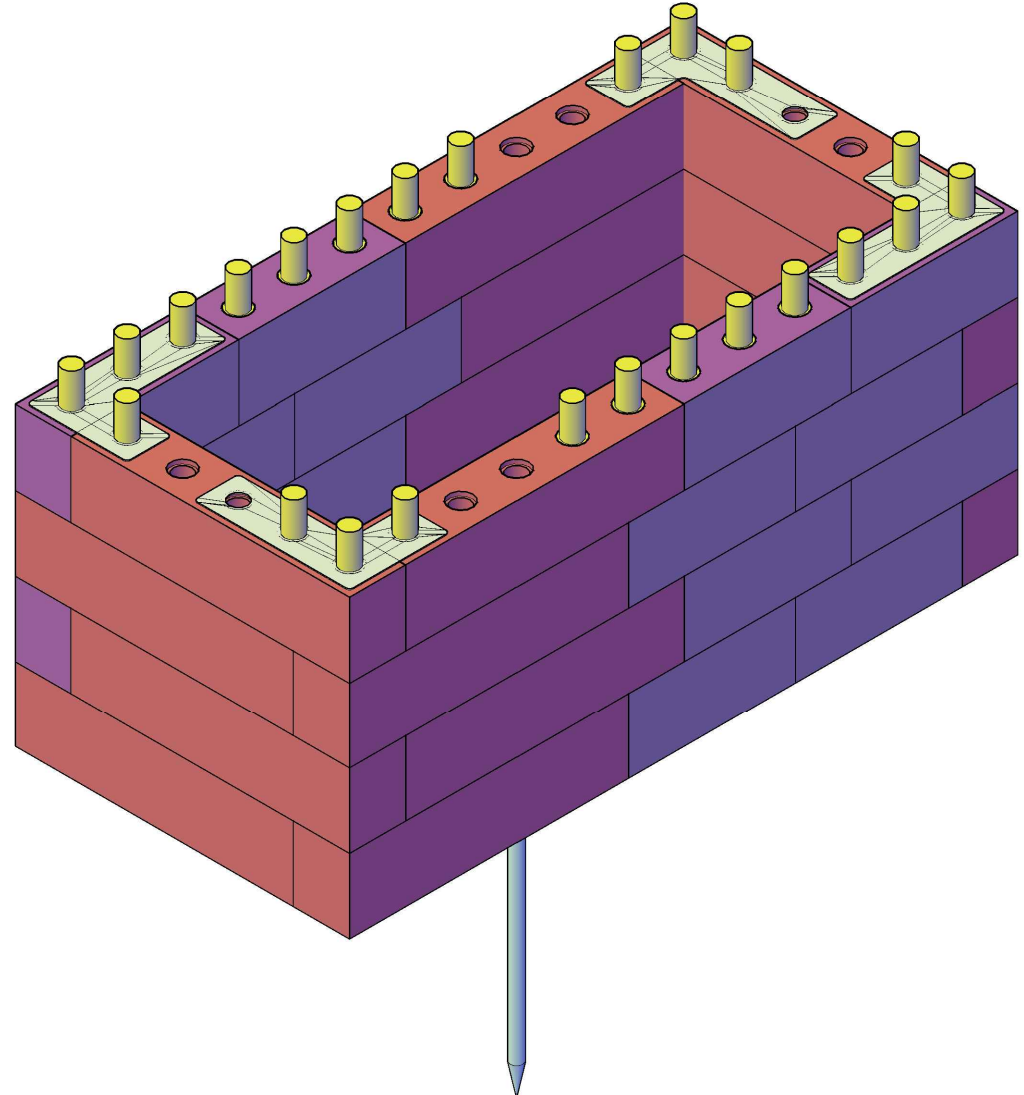

WOOD BlocX

CUSTOMER NAME
900x450x450

DRAWING TITLE
COVER3D

DESIGN VERSION
1.0

WOOD BlocX

CUSTOMER NAME
900x450x450

DRAWING TITLE
Layer1

DESIGN VERSION
1.0

WOOD BlocX

CUSTOMER NAME
900x450x450

DRAWING TITLE
Layer 3

DESIGN VERSION
1.0

WOOD BlocX

CUSTOMER NAME
900x450x450

DRAWING TITLE
Layer 4

DESIGN VERSION
1.0

CUSTOMER NAME

900x450x450

DRAWING TITLE

CappingPlan

DESIGN VERSION

1.0