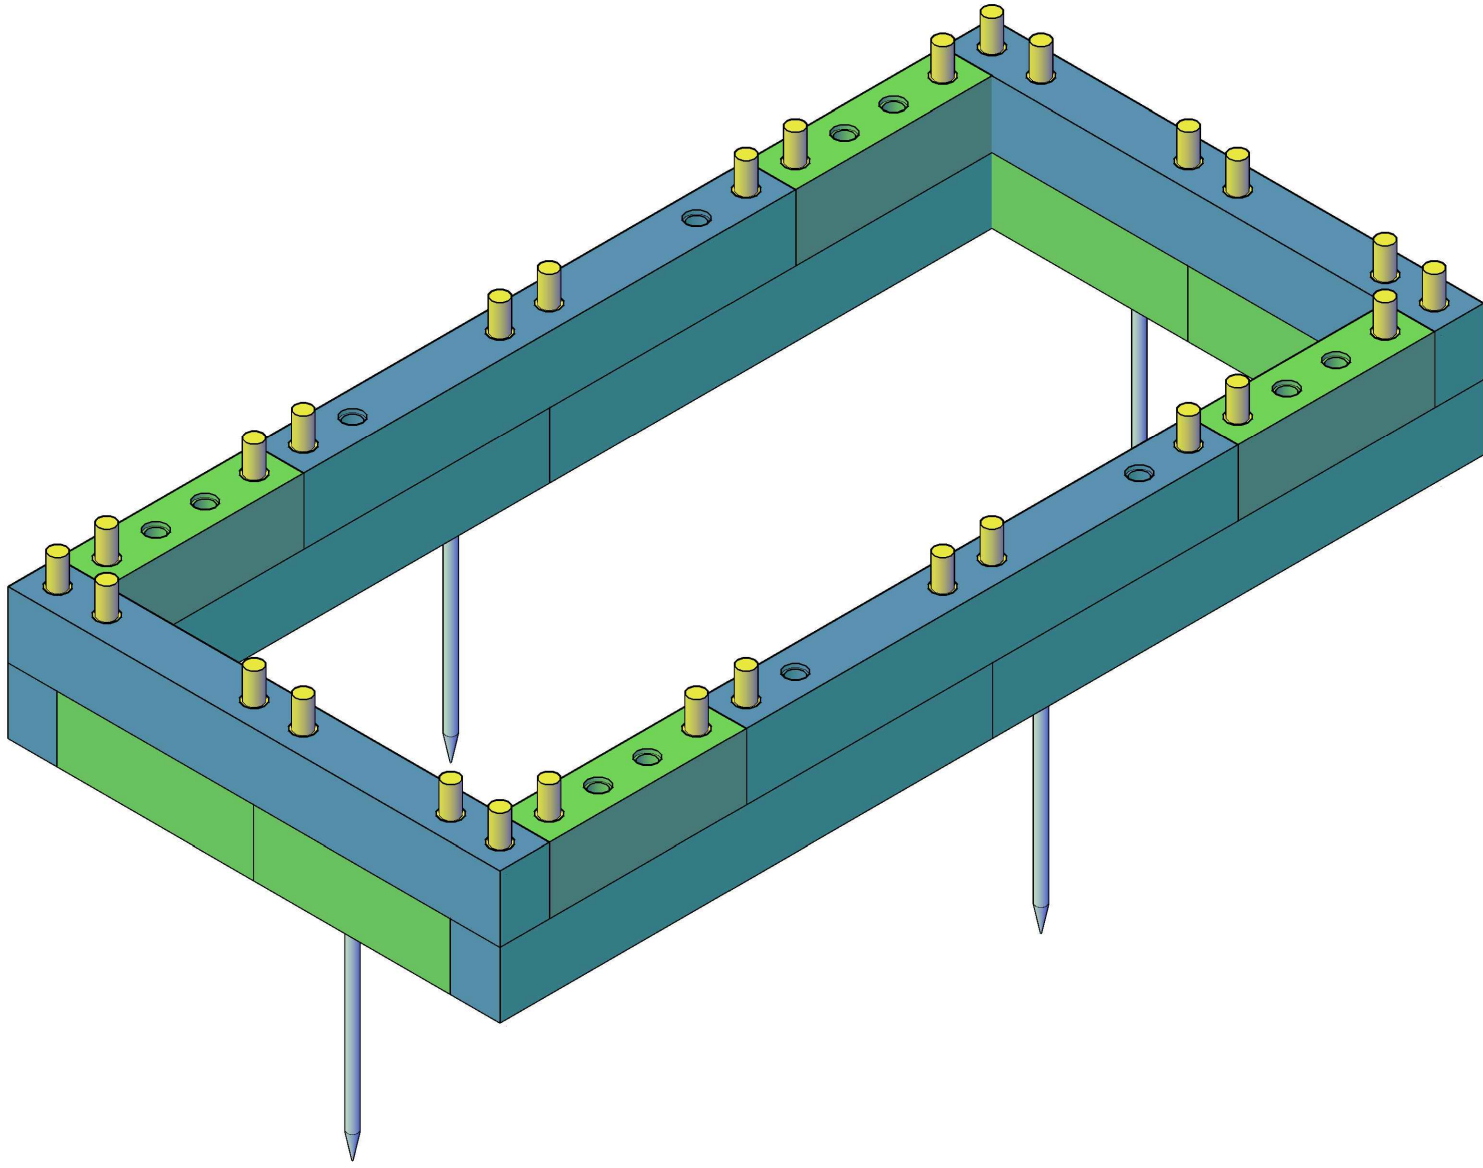

# WOOD BlocX

CUSTOMER NAME

1500x750x450

DRAWING TITLE

COVER3D

DESIGN VERSION

1.0

# WOOD BlocX

---

CUSTOMER NAME  
1500x750x450

---

DRAWING TITLE  
Layer1

---

DESIGN VERSION  
1.0

# WOOD BlocX

---

CUSTOMER NAME  
1500x750x450

---

DRAWING TITLE  
Layer 2

---

DESIGN VERSION  
1.0

# WOOD BlocX

CUSTOMER NAME

1500x750x450

DRAWING TITLE

Layer 3

DESIGN VERSION

1.0