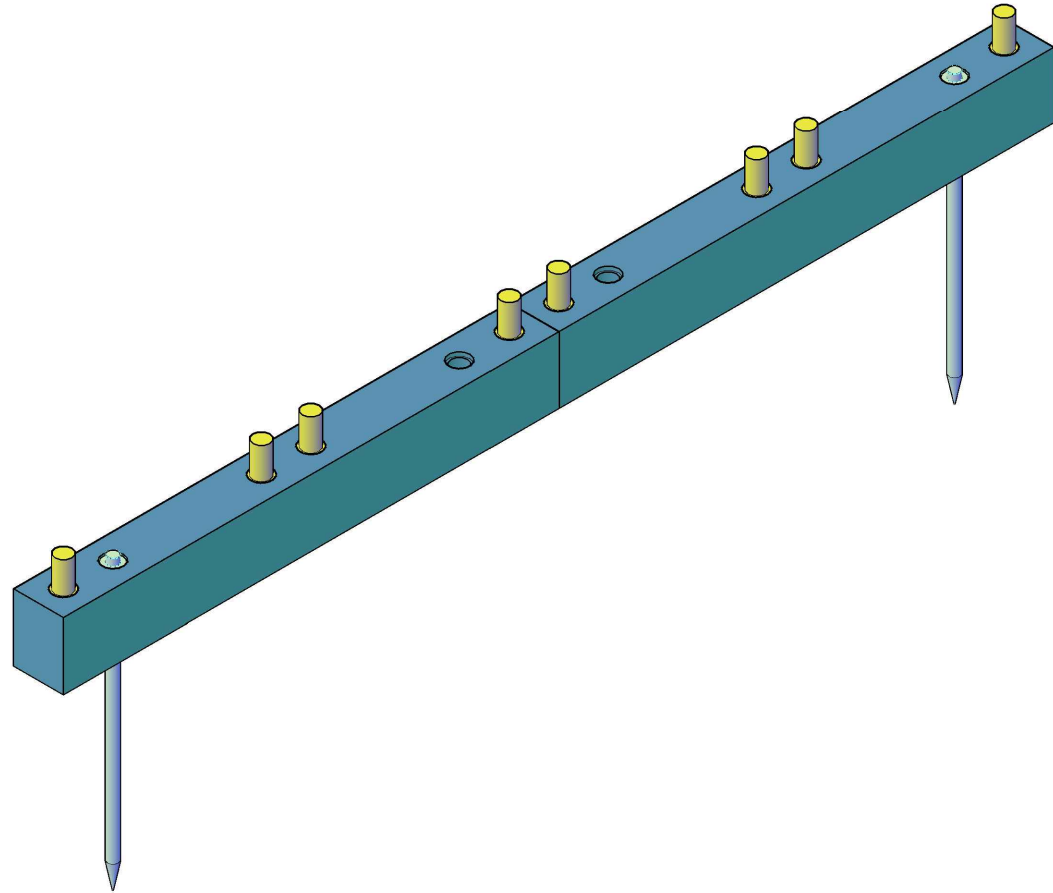

WOOD BlocX

CUSTOMER NAME
KERBING-1500 X 250

DRAWING TITLE
LAYER01

DESIGN VERSION
1.0

WOOD BlocX

CUSTOMER NAME
KERBING-1500 X 250

DRAWING TITLE
CAPPINGPLAN

DESIGN VERSION
1.0

*NUMBERS REPRESENT NUMBER OF HOLES IN CAPPING

WOOD BlocX

*NUMBERS REPRESENT NUMBER OF HOLES IN CAPPING

CUSTOMER NAME
KERBING-1500 X 250

DRAWING TITLE
CAPPING PLAN (2)

DESIGN VERSION
1.0