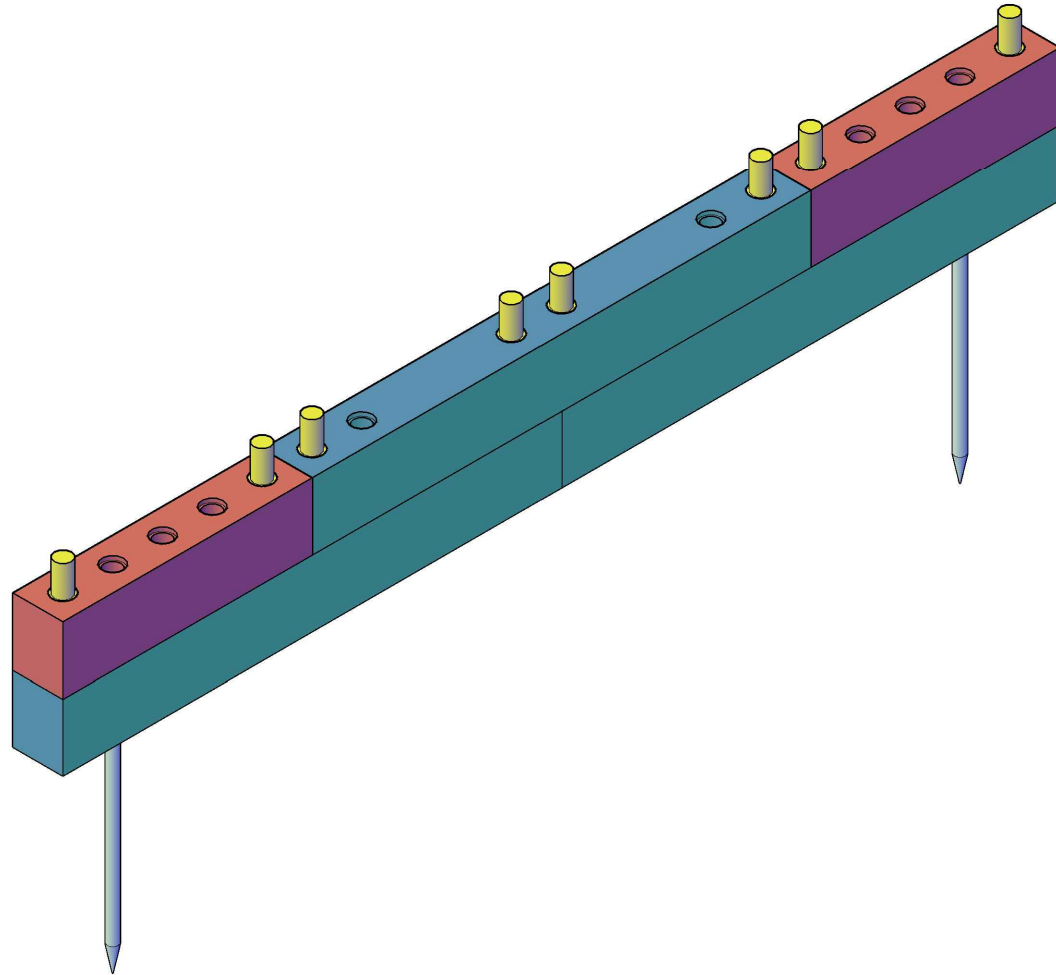

WOOD BlocX

CUSTOMER NAME
KERBING-1500 X 250

DRAWING TITLE
LAYER01

DESIGN VERSION
1.0

WOOD BlocX

CUSTOMER NAME
KERBING-1500 X 250

DRAWING TITLE
CAPPINGPLAN

DESIGN VERSION
1.0

*NUMBERS REPRESENT NUMBER OF HOLES IN CAPPING

WOOD BlocX

*NUMBERS REPRESENT NUMBER OF HOLES IN CAPPING

CUSTOMER NAME
KERBING-1500 X 250

DRAWING TITLE
CAPPING PLAN (2)

DESIGN VERSION
1.0