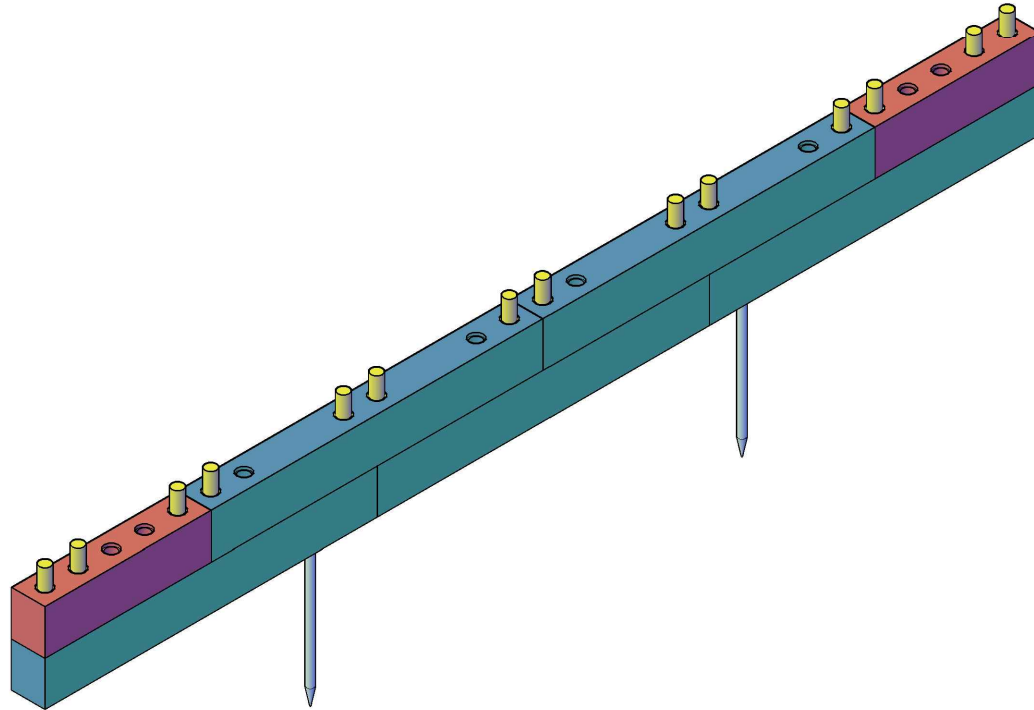

WOOD BlocX

CUSTOMER NAME
KERBING-2250 X 250

DRAWING TITLE
LAYER02

DESIGN VERSION
1.0

WOOD BlocX

*NUMBERS REPRESENT NUMBER OF HOLES INCAPPING

CUSTOMER NAME
KERBING-2250 X 250

DRAWING TITLE
CAPPINGPLAN

DESIGN VERSION
1.0

WOOD BlocX

*NUMBERS REPRESENT NUMBER OF HOLES INCAPPING

CUSTOMER NAME
KERBING-2250 X 250

DRAWING TITLE
CAPPINGPLAN(2)

DESIGN VERSION
1.0