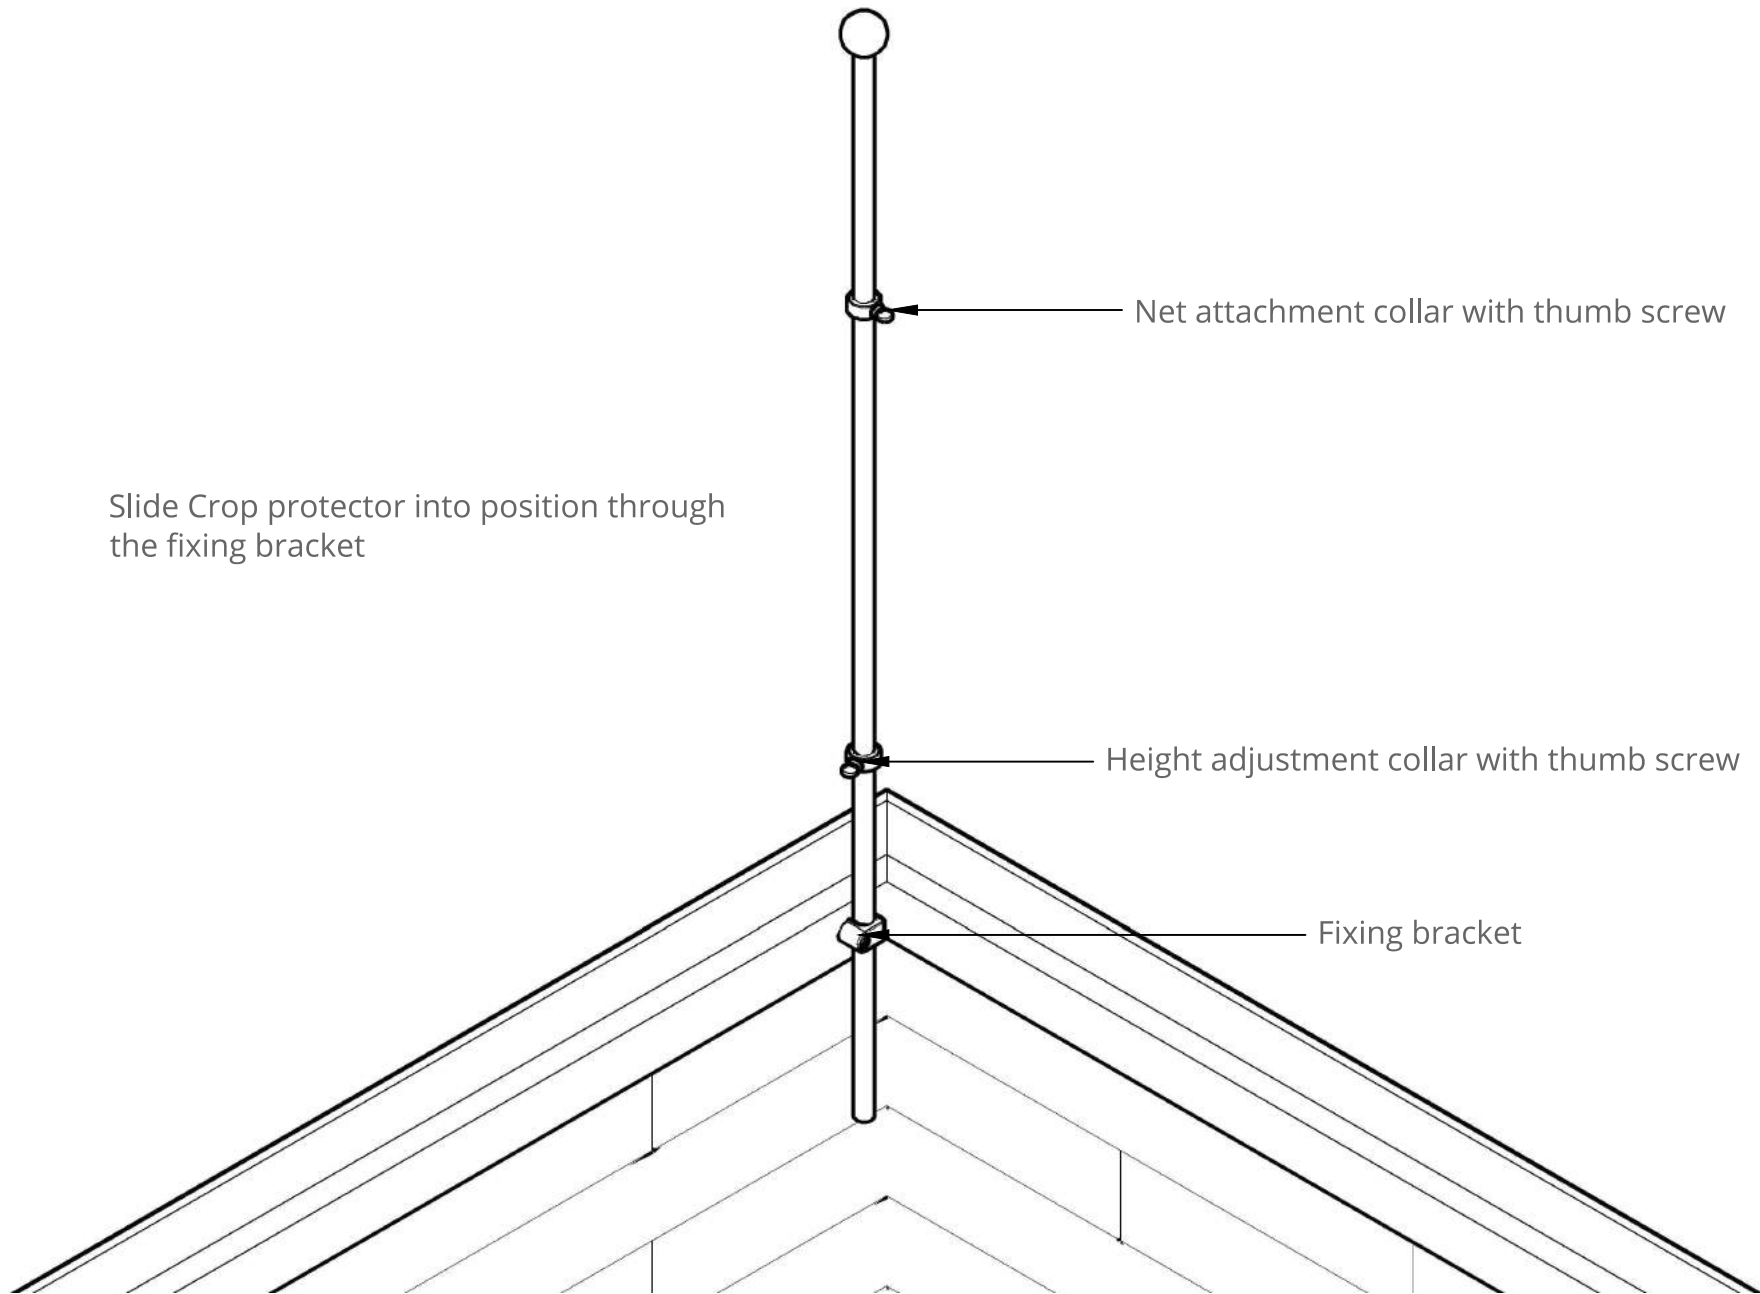

- 1x Crop Protector Fixing Bracket
- 1x Wood Screw

2 |

Manufactured from mild steel.

16mm rod measuring 1200mm in length with a 40mm diameter sphere on top

Slide the easy access net attachment collar & the height adjustment collar onto the crop protector

Your netting will hook onto the net adjustment collar

The netting can then be lowered and raised simply by adjusting the collar up or down

WoodBlocX **do not** supply netting