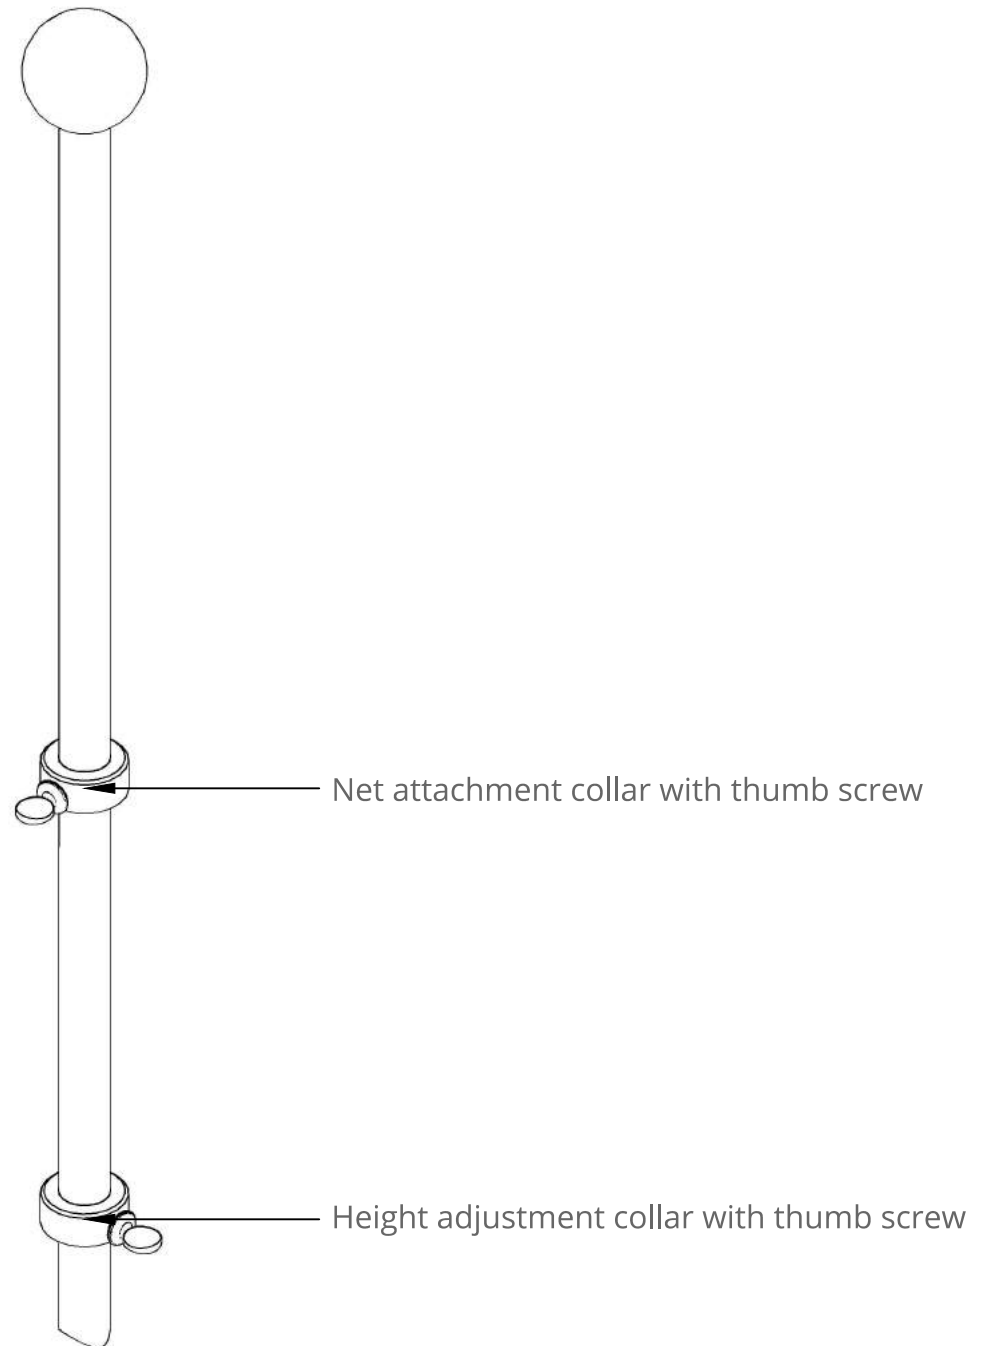

**1 | If you have ordered our crop protectors here are the attaching and use Instructions.**

For support email [woodblocx.co.uk](mailto:woodblocx.co.uk) or call 0800 3891420

Crop protectors are to be placed in every corner of the raised bed attached to the capping and above each buttress for raised beds over 2250 mm

- 1x Crop Protector Fixing Bracket
- 1x Wood Screw

2 |

Manufactured from mild steel.

16mm rod measuring 1200mm in length with a 40mm diameter sphere on top

Slide the easy access net attachment collar & the height adjustment collar onto the crop protector

Your netting will hook onto the net adjustment collar

The netting can then be lowered and raised simply by adjusting the collar up or down

WoodBlocX **do not** supply netting