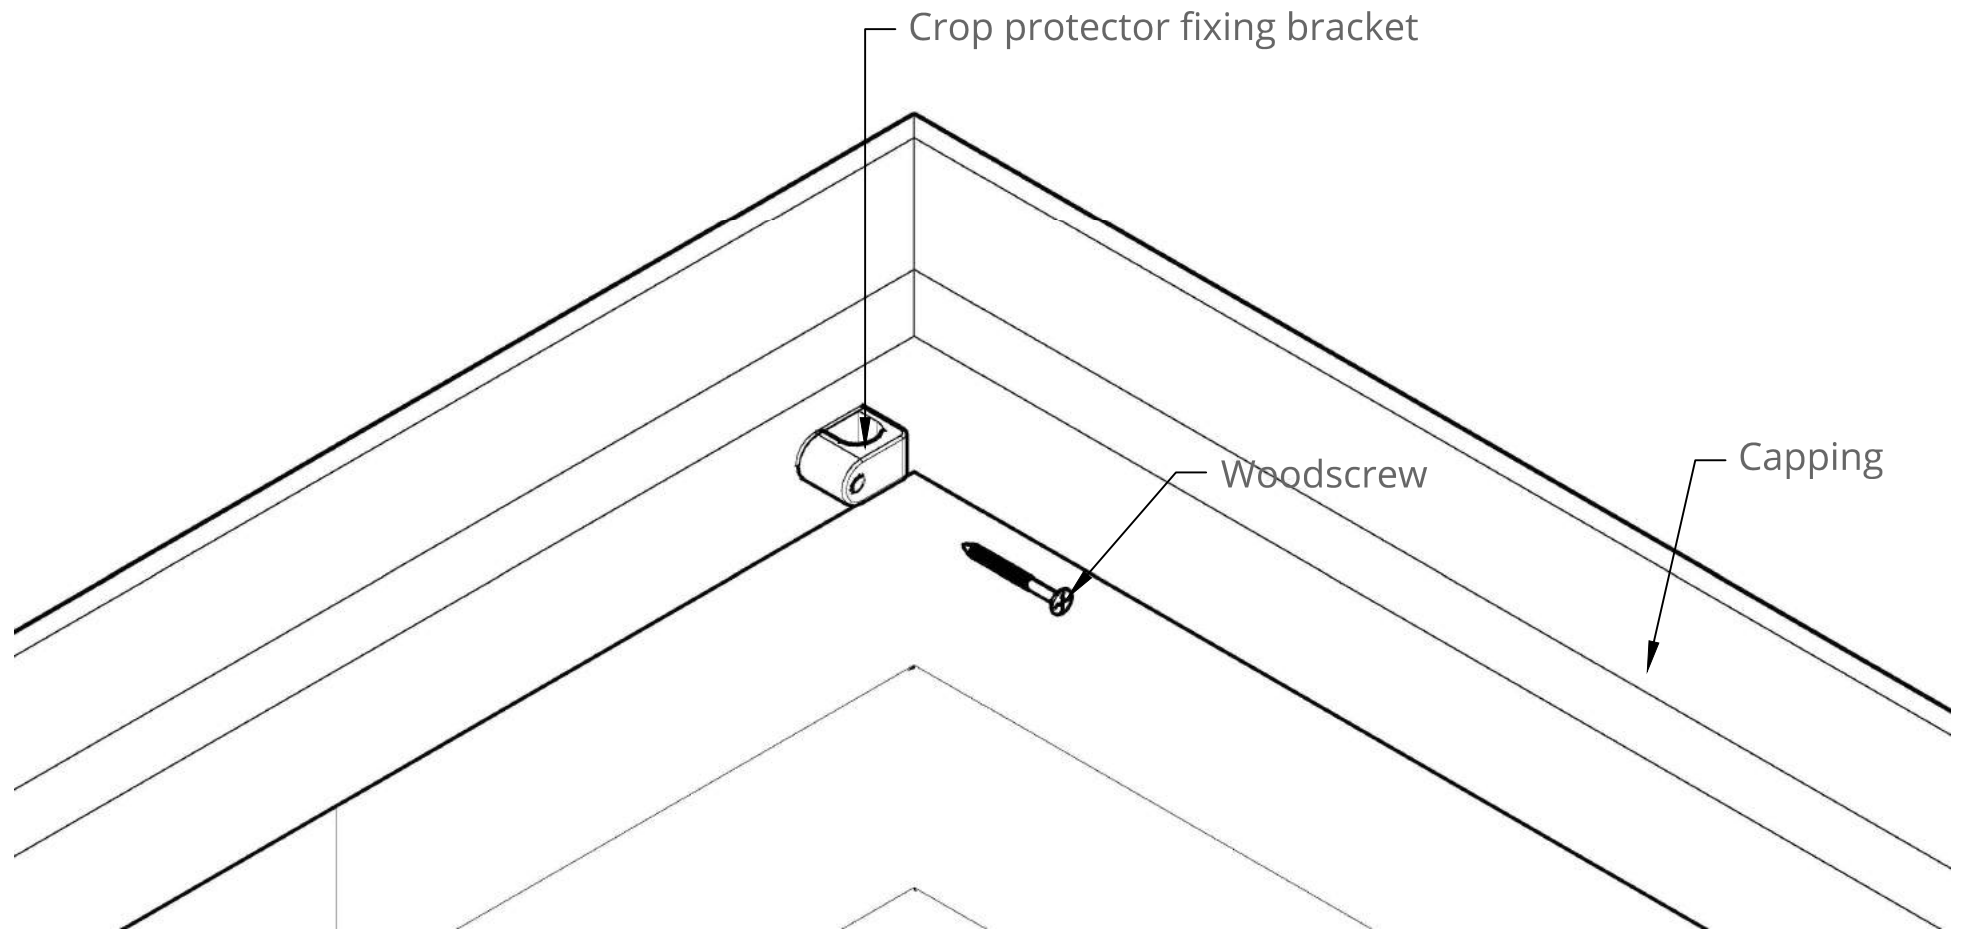

**1 | If you have ordered our crop protectors here are the attaching and use Instructions.**

For support email [woodblocx.co.uk](mailto:woodblocx.co.uk) or call 0800 3891420

Crop protectors are to be placed in every corner of the raised bed attached to the capping and above each buttress for raised beds over 2250 mm

- 1x Crop Protector Fixing Bracket
- 1x Wood Screw

2 |

Manufactured from mild steel.

16mm rod measuring 1200mm in length with a 40mm diameter sphere on top

Slide the easy access net attachment collar & the height adjustment collar onto the crop protector

Your netting will hook onto the net adjustment collar

The netting can then be lowered and raised simply by adjusting the collar up or down

WoodBlocX **do not** supply netting